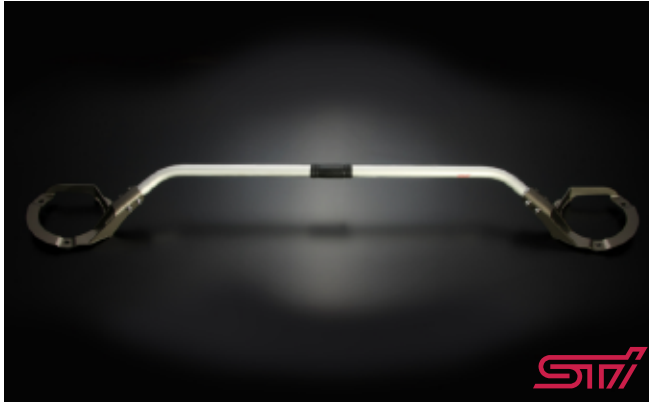

EXIGA ACCESSORIES

STI FLEXIBLE TOWER BAR

PARTS & LABOR
~~\$4,050~~ \$3,443

STI FLEXBLE LOWER ARM BAR

PARTS & LABOR
~~\$4,179~~ \$3,552

STI SUPPORT FRONT KIT

PARTS & LABOR
~~\$5,131~~ \$4,361

STI SUPPORT REAR KIT