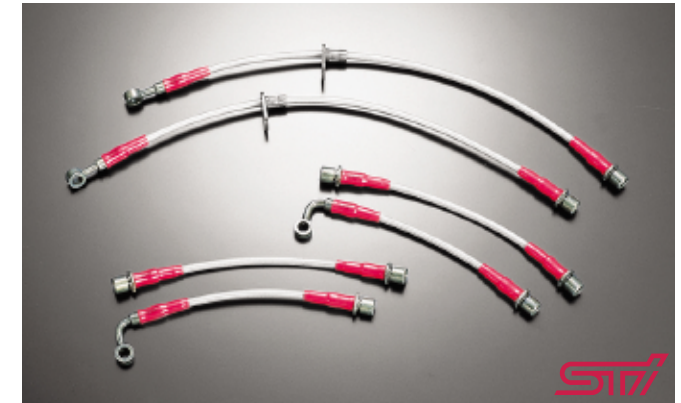

SAS MESH BRAKE HOSE SET

PARTS & LABOR
~~$5,404~~ $4,593

1) 以上優惠不能同時享用。
Only either 1 of the above offers can be enjoyed.

2) 圖片只供參考。
Photos for reference only.

3) 1年或20,000公里保養服務 (以先到達的一項為準), 不包括由人為或意外而導致之損壞。
1 Year or 20,000kms Warranty (whichever occurs earlier) exclude damaged caused by accident or Misuse.

4) 意美九龍有限公司保留修訂優惠條款及細則之權利並恕不另行通知。
Motor Image Kowloon Limited reserves the right to amend the terms and conditions of the offer at any time without prior notice.